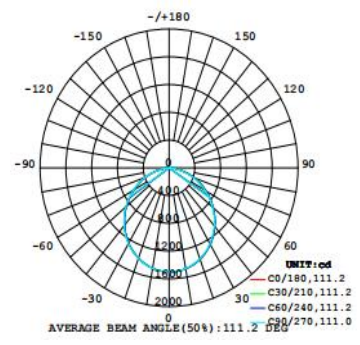

HYUNDAI

L I G H T I N G

RecessPanel light

7W

3000k

Technical Datasheet

Item code	HYD-116D	
A、 Appearance Description		
	Component Name	Material Technics
	Heatsink	Die casting Aluminum
	Diffuser	PC
B、 Structure		
Item code	HYD-116D-7W	HYD-116D-42W
Weight	193g	655g
Dimension(mm)	Φ105*30mm	Φ230*32mm
Cutout(mm)	Φ75mm	Φ190mm
Driver	Detachable Isolated Driver	
External Wire Diameter, Insulation Material And Temperature Resistance	0.3/PVC	0.5/PVC
Protection Grade	IP20	
Installation Method	Recessed	
D、 Power Driver Data		
Supply Voltage (V)	220-240V	
Supply Frequency (Hz)	50-60Hz	
Supply Current (mA)	0.12A Max	0.29A Max
Power Consumption (W)	7W	42W
Power Factor	>0.5	>0.9
THD (%)		<10%

Light Distribution Curve

Light Distribution Curve

Flux out:382.8 lm

Height	Eavg, Emax	Diameter
1m	79.90,221.1lx	242.15cm
2m	19.98,55.28lx	484.30cm
3m	8.878,24.57lx	726.45cm
4m	4.994,13.82lx	968.60cm
5m	3.196,8.845lx	1210.75cm
6m	2.219,6.142lx	1452.91cm
7m	1.631,4.513lx	1695.06cm
8m	1.248,3.455lx	1937.21cm
9m	0.9864,2.730lx	2179.36cm
10m	0.7990,2.211lx	2421.51cm

Angle:100.89deg

Flux out:3088 lm

Height	Eavg, Emax	Diameter
1m	447.2,1503lx	290.51cm
2m	111.8,375.7lx	581.02cm
3m	49.69,167.0lx	871.53cm
4m	27.95,93.93lx	1162.04cm
5m	17.89,60.12lx	1452.55cm
6m	12.42,41.75lx	1743.06cm
7m	9.127,30.67lx	2033.57cm
8m	6.988,23.48lx	2324.08cm
9m	5.521,18.55lx	2614.59cm
10m	4.472,15.03lx	2905.10cm

Angle:110.91deg