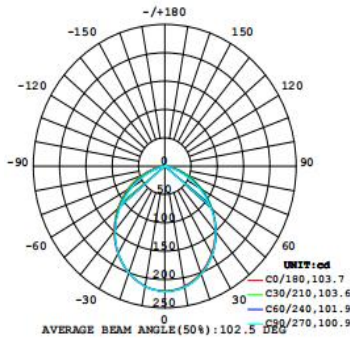

HYUNDAI

L I G H T I N G

RecessPanel light

7W

3000k

Technical Datasheet

Item code	HYD-116D	
A、 Appearance Description		
	Component Name	Material Technics
	Heatsink	Die casting Aluminum
	Diffuser	PC
B、 Structure		
Item code	HYD-116D-7W	HYD-116D-42W
Weight	193g	655g
Dimension(mm)	Φ105*30mm	Φ230*32mm
Cutout(mm)	Φ75mm	Φ190mm
Driver	Detachable Isolated Driver	
External Wire Diameter, Insulation Material And Temperature Resistance	0.3/PVC	0.5/PVC
Protection Grade	IP20	
Installation Method	Recessed	
D、 Power Driver Data		
Supply Voltage (V)	220-240V	
Supply Frequency (Hz)	50-60Hz	
Supply Current (mA)	0.12A Max	0.29A Max
Power Consumption (W)	7W	42W
Power Factor	>0.5	>0.9
THD (%)		<10%

Light Distribution Curve

Light Distribution Curve

Flux out:382.8 lm

Height	Eavg, Emax	Diameter
1m	79.90,221.1lx	242.15cm
2m	19.98,55.28lx	484.30cm
3m	8.878,24.57lx	726.45cm
4m	4.994,13.82lx	968.60cm
5m	3.196,8.845lx	1210.75cm
6m	2.219,6.142lx	1452.91cm
7m	1.631,4.513lx	1695.06cm
8m	1.248,3.455lx	1937.21cm
9m	0.9864,2.730lx	2179.36cm
10m	0.7990,2.211lx	2421.51cm

Angle:100.89deg

Flux out:3088 lm

Height	Eavg, Emax	Diameter
1m	447.2,1503lx	290.51cm
2m	111.8,375.7lx	581.02cm
3m	49.69,167.0lx	871.53cm
4m	27.95,93.93lx	1162.04cm
5m	17.89,60.12lx	1452.55cm
6m	12.42,41.75lx	1743.06cm
7m	9.127,30.67lx	2033.57cm
8m	6.988,23.48lx	2324.08cm
9m	5.521,18.55lx	2614.59cm
10m	4.472,15.03lx	2905.10cm

Angle:110.91deg